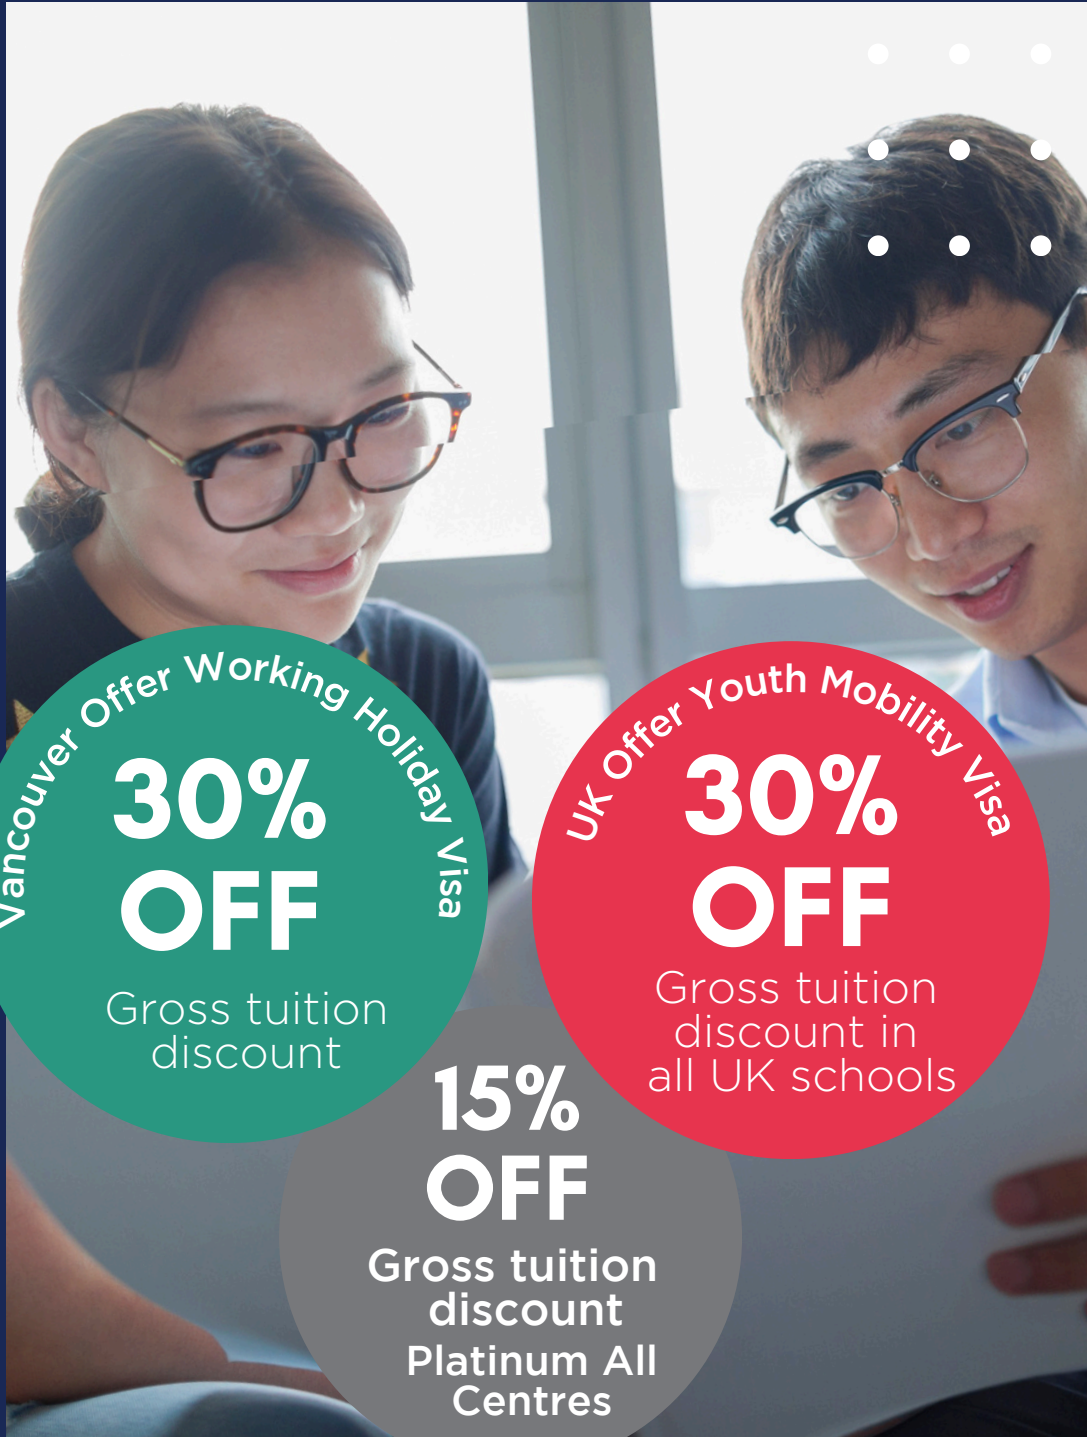

# SPECIAL OFFER

1 October until 10 January 2025

Vancouver Offer Working Holiday Visa  
**30% OFF**  
Gross tuition discount

UK Offer Youth Mobility Visa  
**30% OFF**  
Gross tuition discount in all UK schools

**15% OFF**  
Gross tuition discount  
Platinum All Centres

Bookings 1 to 4 weeks  
**15% OFF**  
Gross tuition discount

Bookings 5-11 weeks  
**20% OFF**  
Gross tuition discount

Bookings 12 weeks +  
**25% OFF**  
Gross tuition discount