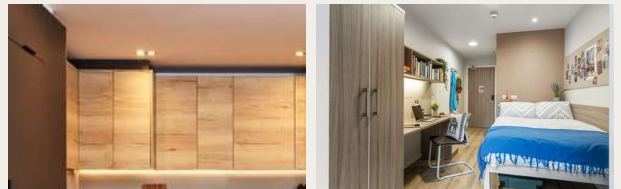

2024/2025

Tuition + Accommodation Packages

- ✓ Save money
- ✓ Improve your English
- ✓ Enjoy a comfortable stay

Offer Terms and Conditions:

- Valid for bookings made before June 30, 2025, with courses starting before December 31, 2025.
- Package includes accommodation and course tuition (English Language Training 20 or 30 lessons per week).
- Course bookings are for a minimum of 2 weeks.
- Discounted prices valid for bookings between specified dates only.
- 20% non-refundable deposit required at booking.
- Offer subject to availability. We reserve the right to end the promotion early depending on the availability of accommodation.

	Booking Date	BSC Central London		BSC Manchester		BSC Brighton	BSC York	
		VITA Residence Ensuite	VITA Residence Studio	VITA Residence Ensuite	VITA Residence Studio	Promenade Residence	VITA Residence Ensuite	VITA Residence Studio
ELT 20	1 September 2024 - 31 March 2025	From: ~~£755~~ To: £495 per week	From: ~~£375~~ To: £545 per week	From: ~~£600~~ To: £475 per week	From: ~~£730~~ To: £525 per week	From: ~~£695~~ To: £450 per week	From: ~~£640~~ To: £425 per week	From: ~~£600~~ To: £475 per week
	1 April - 30 June 2025	From: ~~£755~~ To: £575 per week		From: ~~£600~~ To: £495 per week				
	1 July - 31 August 2025	From: ~~£825~~ To: £625 per week						
ELT 30	1 September 2024 - 31 March 2025	From: ~~£840~~ To: £545 per week	From: ~~£660~~ To: £595 per week	From: ~~£730~~ To: £500 per week	From: ~~£770~~ To: £550 per week	From: ~~£765~~ To: £495 per week	From: ~~£705~~ To: £450 per week	From: ~~£745~~ To: £495 per week
	1 April - 30 June 2025	From: ~~£840~~ To: £625 per week		From: ~~£730~~ To: £525 per week				
	1 July - 31 August 2025	From: ~~£910~~ To: £650 per week						

*ELT20 = English Language Training 20 lessons per week | **ELT30 = English Language Training 30 lessons per week
Minimum 2 week booking. T&C's apply.

Contact us to find out more about this offer, our courses, and accommodation options.