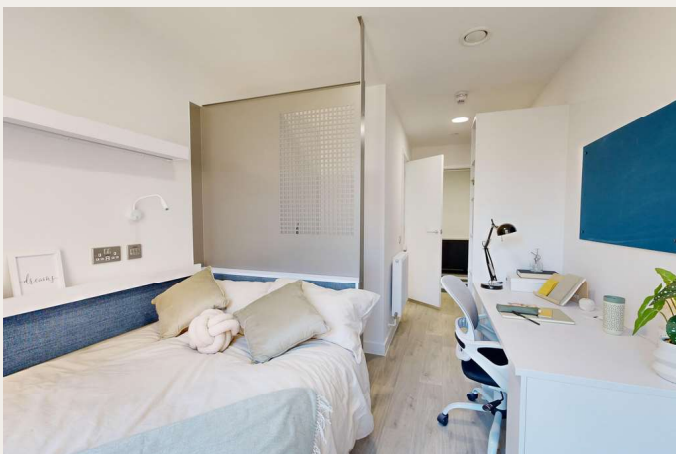

Minimum 2 week booking. T&C's apply.

BSC Brighton

Promenade Residence: Single Room

Comfortable room with an en-suite bathroom and shared social space with a kitchen.

| | ELT20* | ELT30** |
|---|---|---|
| 1 September 2024 - 31 March 2025 | From: £695 To: £450 <small>per week</small> | From: £765 To: £495 <small>per week</small> |