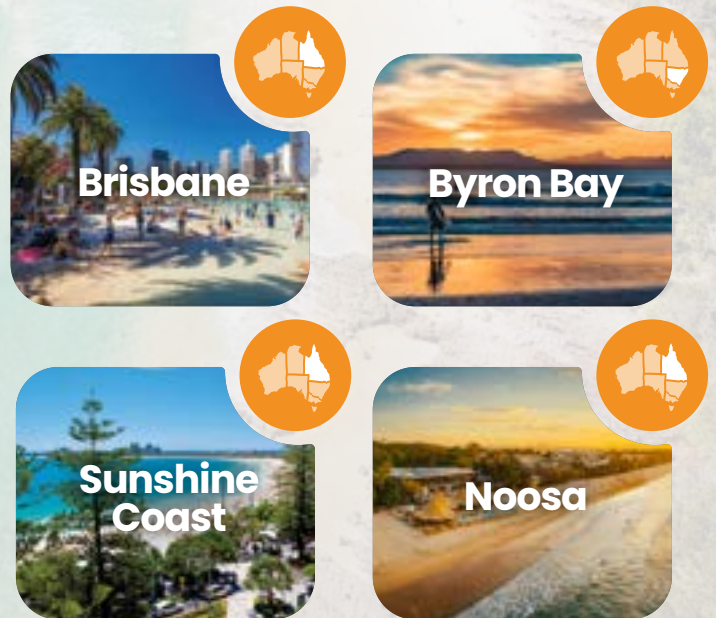

Lexis English

Brisbane • Byron Bay • Perth • Sydney • Sunshine Coast • Noosa

Serious Study, Serious Fun!

ELICOS JAPAN SPECIALS

1 APRIL - 30 JUNE 2026

ALL LEXIS CAMPUSES

1-4 WEEKS	5-12 WEEKS	13-24 WEEKS	25-36 WEEKS	37+ WEEKS
$420 /WEEK	$380 /WEEK	$375 WEEK	$365 WEEK	$360 /WEEK

RECEIVE FREE WEEKS

12週間のお申込みで1週間分無料
(11+1, 22+2, 33+3, 44+4)
最大4週間まで無料

BOOKS and MATERIALS FEE

1-8 WEEKS	9-17 WEEKS	18-24 WEEKS	25+ WEEKS	PET/FCE/CAE/CPE
$195	$285	$335	$385	$325
GENERAL ENGLISH / FOCUS CAMBRIDGE / IELTS				CAMBRIDGE

ENROLMENT FEE

$265

*Conditions apply: Valid for following courses - General English, Focus Cambridge, Cambridge Preparation (PET/FCE/CAE/CPE) and IELTS. *Valid for onshore/offshore. *Not valid for TAP students. *The campus timetable can be subject to change, and Lexis English reserves the right to change the timetable at any time without notice. *Enrolment Fee, Books and materials additional - refer to enrolment form. *Valid for enrolments received by 30/06/2026 (start dates in 2026/2027). *Free weeks are only applied for morning courses. *All prices listed in Australian dollars (AUD) and subject to change - please contact marketing@lexisenglish.com. *Payment plan fee is an additional $200. *Campus transfer is subject to campus manager's approval and new pricing applies (No refund available for tuition fee difference). *Shortening course duration will use subject to new fees.